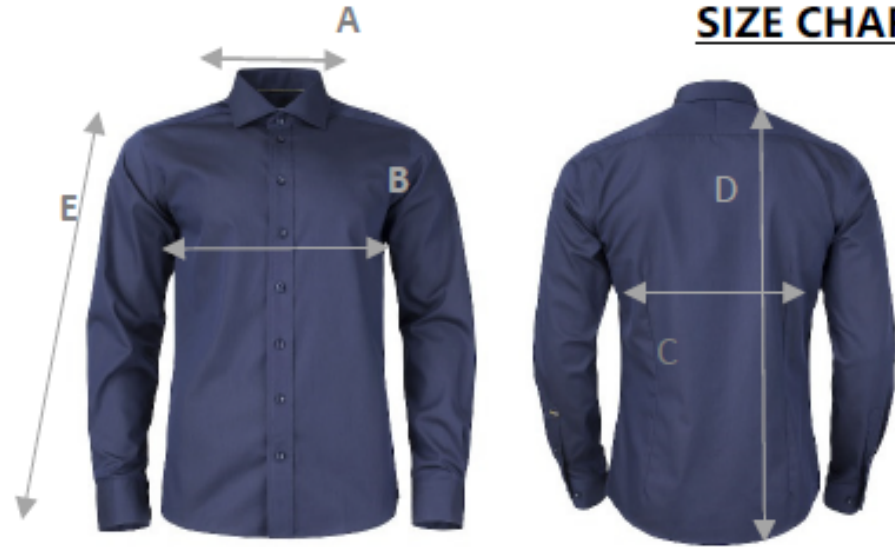

HEDIN GROUP

Size charts

	XS	S	M	L	XL	XXL
A) neck	36	38	40	42	44	46
B) 1/2 chest width	47	50	53	56	59	62
C) 1/2 waist width	43	46	49	52	55	58
D) body length from shoulder point	76	78	79,5	81	82,5	83
E) sleeve length	64	65	66	67	68	68

Brand: J. HARVEST & FROST

Style: 2905002 YELLOW BOW 50 SLIM

SIZE CHART

All measurements are indicative with minimum tolerance of 1 cm